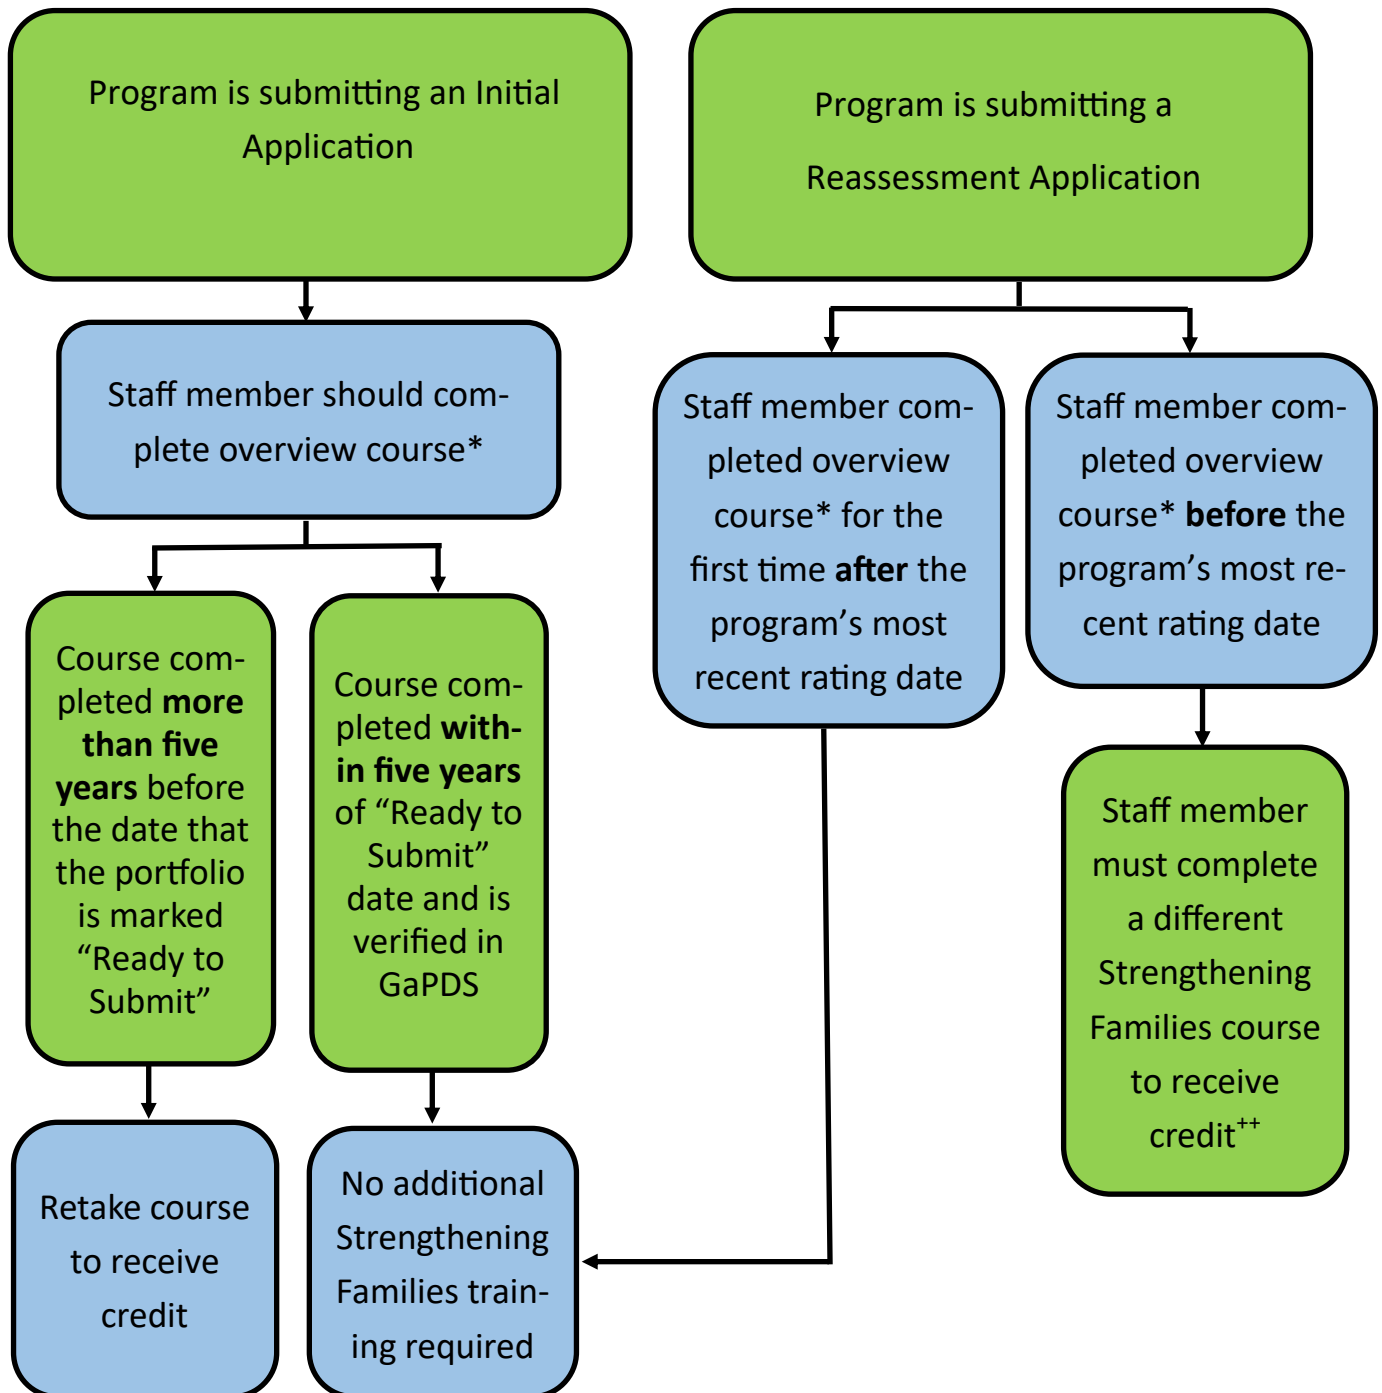

# Which Strengthening Families training should I take?

\*The overview course is "Strengthening Families Georgia: An Effective Approach to Supporting Families and Communities."

\*\*The subsequent course should be "Connections: The Foundation of Family Engagement."